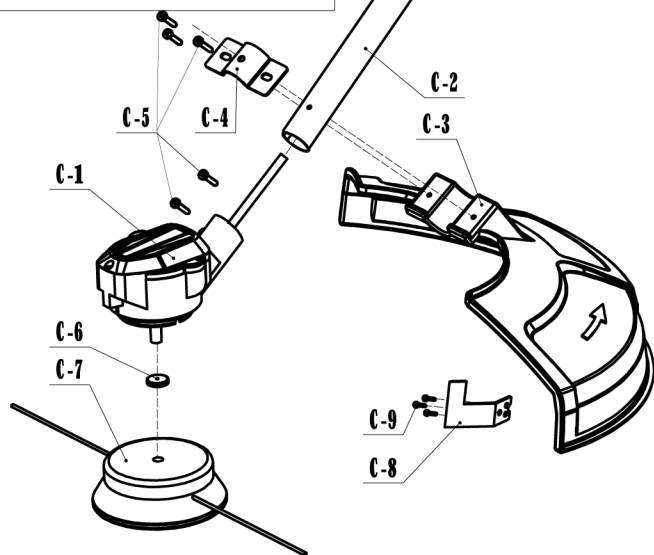

VeGA[®]
GARDEN MACHINES

B

-A

VeGA 40BC10 40V
r.v. 2020

No.	ID zboží	Název
A	Part A	
A-1	ST101700055	Handle Decoration-Right
A-2	ST101200010	Handle Assey-Right
A-3	B3057B00000	Screw
A-4	CS103F00013	Battery pack lock
A-5	CS103G00000	Spring
A-6	ST101B00000	Spring
A-7	ST101600055	Handle Decoration-Left
A-8	CS103C00000	Spring
A-9	ST101400013	Self-locking Switch
A-10	ST101500010	Conection
A-11	ST103D00000	Spring
A-12	ST101300013	Switch Plate
A-13	ST101100010	Handle Assey-Left
A-14	B3070B00000	Screw
A-15	BC110000000	Upper Fixed Sleeve
A-16	BC120000000	Lower Fixed Sleeve

No.	ID zboží	Název
B	Part B	
B-1	CS103900000	Switch
B-2	B3035B00000	Screw
B-3	BC210000000	Control Motor
B-4	ST101A00013	Indicator Plate
B-5	CS103B00000	Lampshade
B-6	E102D000000	Battery Connection Assey
B-7	BC220000000	Plug

No.	ID zboží	Název
C	Part C	
C-1	BC310000000	Motor
C-2	BC320000000	Aluminium tube
C-3	BC330000010	Protection Cover
C-4	B3082W00000	Screw
C-5	B3079W00000	Screw
C-6	BC350000000	Sleeve
C-7	BC360000010	Trimmer Head
C-8	ST104D00000	Blade
C-9	B3058B00000	Screw
C-10	BC380000000	Plate
C-11	BC390000010	Handel
C-12	BC3A0000000	
C-13	BC3B0000000	Handel Rubber