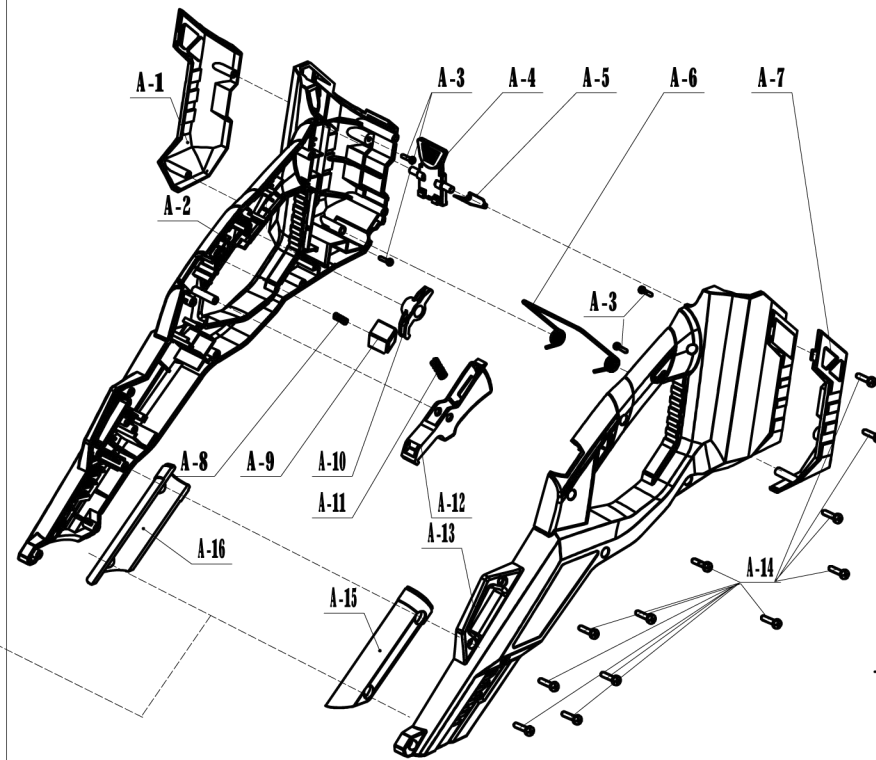

VeGA[®]
GARDEN MACHINES

B

-A

VeGA 40BC10 40V
r.v. 2020

No.	ID zboží	Název
A	Part A	
A-1	ST101700055	Handle Decoration-Right
A-2	ST101200010	Handle Assey-Right
A-3	B3057B00000	Screw
A-4	CS103F00013	Battery pack lock
A-5	CS103G00000	Spring
A-6	ST101B00000	Spring
A-7	ST101600055	Handle Decoration-Left
A-8	CS103C00000	Spring
A-9	ST101400013	Self-locking Switch
A-10	ST101500010	Conection
A-11	ST103D00000	Spring
A-12	ST101300013	Switch Plate
A-13	ST101100010	Handle Assey-Left
A-14	B3070B00000	Screw
A-15	BC110000000	Upper Fixed Sleeve
A-16	BC120000000	Lower Fixed Sleeve

No.	ID zboží	Název
B	Part B	
B-1	CS103900000	Switch
B-2	B3035B00000	Screw
B-3	BC210000000	Control Motor
B-4	ST101A00013	Indicator Plate
B-5	CS103B00000	Lampshade
B-6	E102D000000	Battery Connection Assey
B-7	BC220000000	Plug

No.	ID zboží	Název
C	Part C	
C-1	BC310000000	Motor
C-2	BC320000000	Aluminium tube
C-3	BC330000010	Protection Cover
C-4	B3082W00000	Screw
C-5	B3079W00000	Screw
C-6	BC350000000	Sleeve
C-7	BC360000010	Trimmer Head
C-8	ST104D00000	Blade
C-9	B3058B00000	Screw
C-10	BC380000000	Plate
C-11	BC390000010	Handel
C-12	BC3A0000000	
C-13	BC3B0000000	Handel Rubber