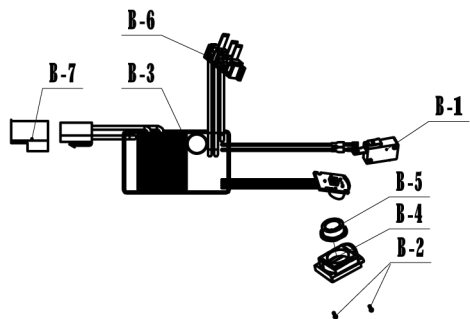

VeGA[®]
GARDEN MACHINES

B

-A

VeGA 40BC10 40V
r.v. 2020

No.	ID zboží	Název
A	Part A	
A-1	ST101700055	Handle Decoration-Right
A-2	ST101200010	Handle Assey-Right
A-3	B3057B00000	Screw
A-4	CS103F00013	Battery pack lock
A-5	CS103G00000	Spring
A-6	ST101B00000	Spring
A-7	ST101600055	Handle Decoration-Left
A-8	CS103C00000	Spring
A-9	ST101400013	Self-locking Switch
A-10	ST101500010	Conection
A-11	ST103D00000	Spring
A-12	ST101300013	Switch Plate
A-13	ST101100010	Handle Assey-Left
A-14	B3070B00000	Screw
A-15	BC110000000	Upper Fixed Sleeve
A-16	BC120000000	Lower Fixed Sleeve

No.	ID zboží	Název
B	Part B	
B-1	CS103900000	Switch
B-2	B3035B00000	Screw
B-3	BC210000000	Control Motor
B-4	ST101A00013	Indicator Plate
B-5	CS103B00000	Lampshade
B-6	E102D000000	Battery Connection Assey
B-7	BC220000000	Plug

No.	ID zboží	Název
C	Part C	
C-1	BC310000000	Motor
C-2	BC320000000	Aluminium tube
C-3	BC330000010	Protection Cover
C-4	B3082W00000	Screw
C-5	B3079W00000	Screw
C-6	BC350000000	Sleeve
C-7	BC360000010	Trimmer Head
C-8	ST104D00000	Blade
C-9	B3058B00000	Screw
C-10	BC380000000	Plate
C-11	BC390000010	Handel
C-12	BC3A0000000	
C-13	BC3B0000000	Handel Rubber