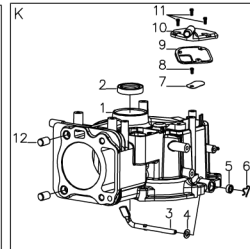

**VeGA 51 HWXV 6in1
Motor Y170V**

2022