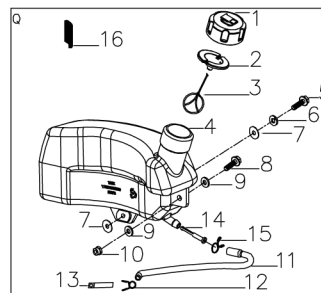

**VeGA 51 HWXV 6in1
Motor Y170V**

2022