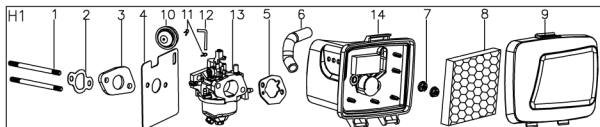

**VeGA 51 HWXV 6in1
Motor Y170V**

2022