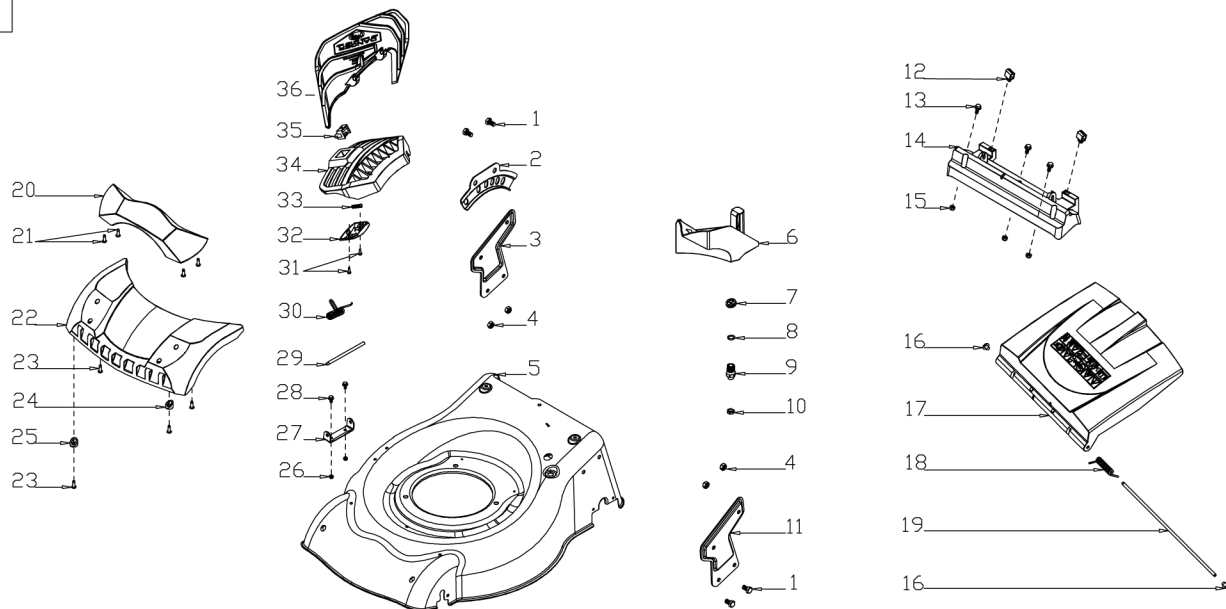

A

B

VeGA®
GARDEN MACHINES

B

C

D

**VeGA 51 HWXV 6in1
2022**

E

v-garden

MODEL G51SHL-C1

NO.21001004