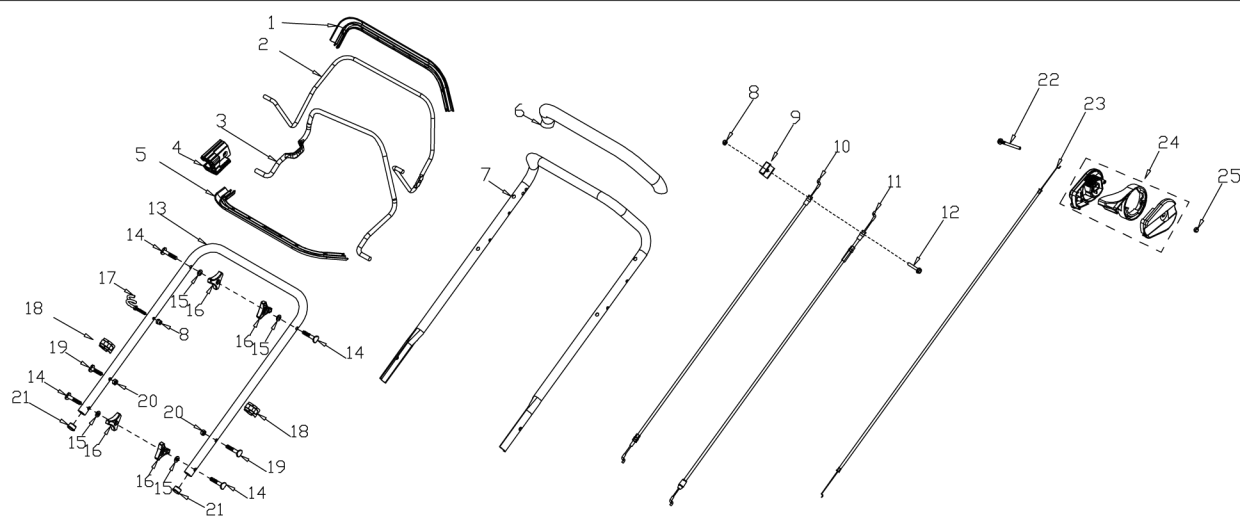

A

B

VeGA®
GARDEN MACHINES

B

C

D

**VeGA 51 HWXV 6in1
2022**

E

v-garden

MODEL G51SHL-C1

NO.21001004