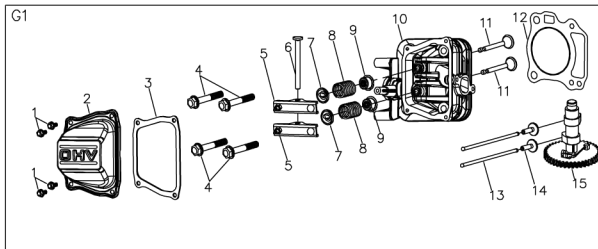

**VeGA 51 HWXV 6in1
Motor Y170V**

2022