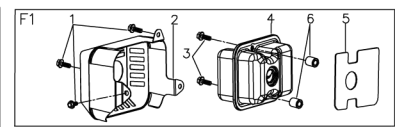

**VeGA 51 HWXV 6in1
Motor Y170V**

2022