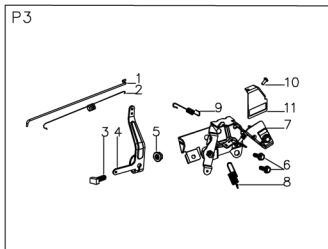

**VeGA 51 HWXV 6in1
Motor Y170V**

2022