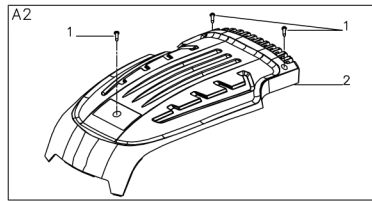

**VeGA 51 HWXV 6in1
Motor Y170V**

2022