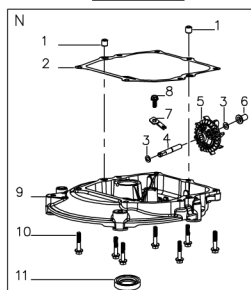

**VeGA 51 HWXV 6in1
Motor Y170V**

2022