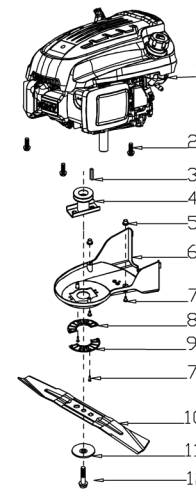

A

B

VeGA®
GARDEN MACHINES

B

C

D

**VeGA 51 HWXV 6in1
2022**

E

v-garden

MODEL G51SHL-C1

NO.21001004