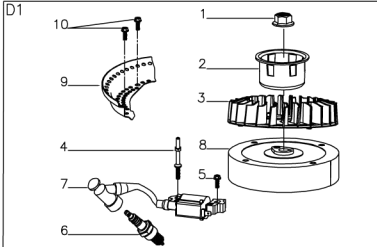

**VeGA 51 HWXV 6in1
Motor Y170V**

2022