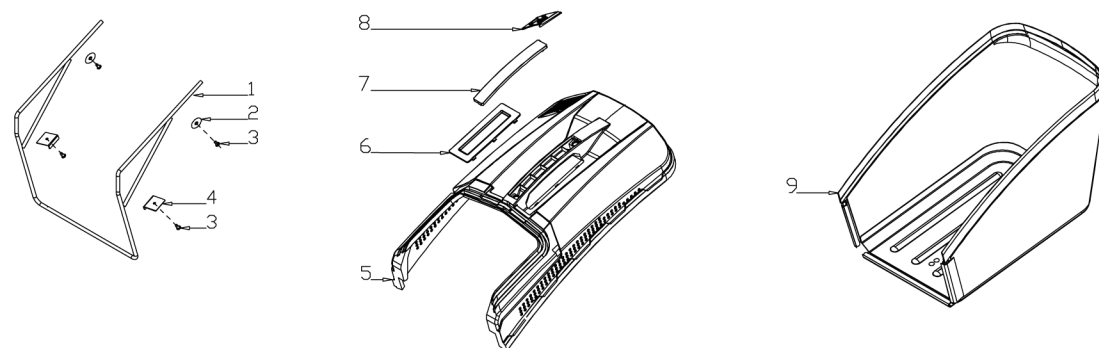

v-garden

MODEL G51SHL-C1

NO.21001004

No.	ID zboží	Název
A	Part A	
A-1	G33Q0000110	Plastic Decoration
A-2	G3375000001	Clutch Lever
A-3	G3354N00001	Brake Lever
A-4	G33XW0000000	Limiting Stopper
A-5	G33Q0000111	Plastic Decoration
A-6	G3320000000	Foam Pipe
A-7	G333F400001	Upper Handle
A-8	B2011B00000	Nut
A-9	G339X300000	Cable Fixing Clamp
A-10	G639XXNN000	Cable
A-11	G339XY90000	Clutch cabel
A-12	B1066B06032	Bolt
A-13	G33B4000001	Lower Handle
A-14	B1088W08050	Bolt
A-15	B5019W00000	Flat Washer
A-16	G33C1100011	Knob
A-17	G33K0000000	Rope Guide
A-18	G33H2000000	Cable Support
A-19	B1087W08032	Bolt
A-20	B2009W00000	Nut
A-21	G33J0000000	Handle Plug
A-22	B1048B06048	Bolt
A-23	GD1B0000000	Cable
A-24	TSHZC000010	
A-25	B2002B00000	Nut

No.	ID zboží	Název
E	Part E	
E-1	G4420000013	Height Adjustment Handle
E-2	G5490000300	Rear Wheel Shaft
E-3	G54AD000000	Inner Wheel Cover
E-4	B6009B00000	Spring Washer
E-5	B1058W06012	Bolt
E-6	G4CT0000000	Bush
E-7	G54N1000000	11" wheel
E-8	B5031W00000	Flat Washer
E-9	B2017W00000	Nut
E-10	G54X200000A	11" Outer Wheel Cover
E-11	BB004W00000	Split Pin
E-12	BA007B00000	Belt
E-13	G34AP201800	Gearbox
E-14	G34AJ000200	Spring
E-15	G34AN000000	Pin
E-16	B2007W00000	Nut
E-17	G34DV000000	Shaft Sleeve
E-18	B1053W05012	Bolt
E-19	B9006B00000	Lock Ring
E-20	B5033W00000	Flat Washer
E-21	G54AL000000	Left Gear
E-22	G54AM000000	Right Gear
E-23	G645H000000	Front Wheel Shaft
E-24	B2008W00000	Nut
E-25	B1058W06012	Bolt
E-26	B2016W00000	Nut
E-27	G34H3000000	8" Wheel
E-28	G34T200000A	8" Outer Wheel Cover
E-29	G34AX100000	Height adjustment Spring
E-30	G541X000100	Height Connecting Rod
E-31	G349X000000	Shaft Sleeve