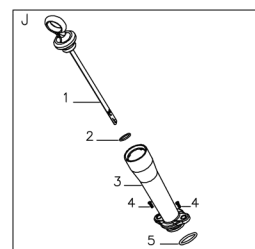

**VeGA 51 HWXV 6in1
Motor Y170V**

2022