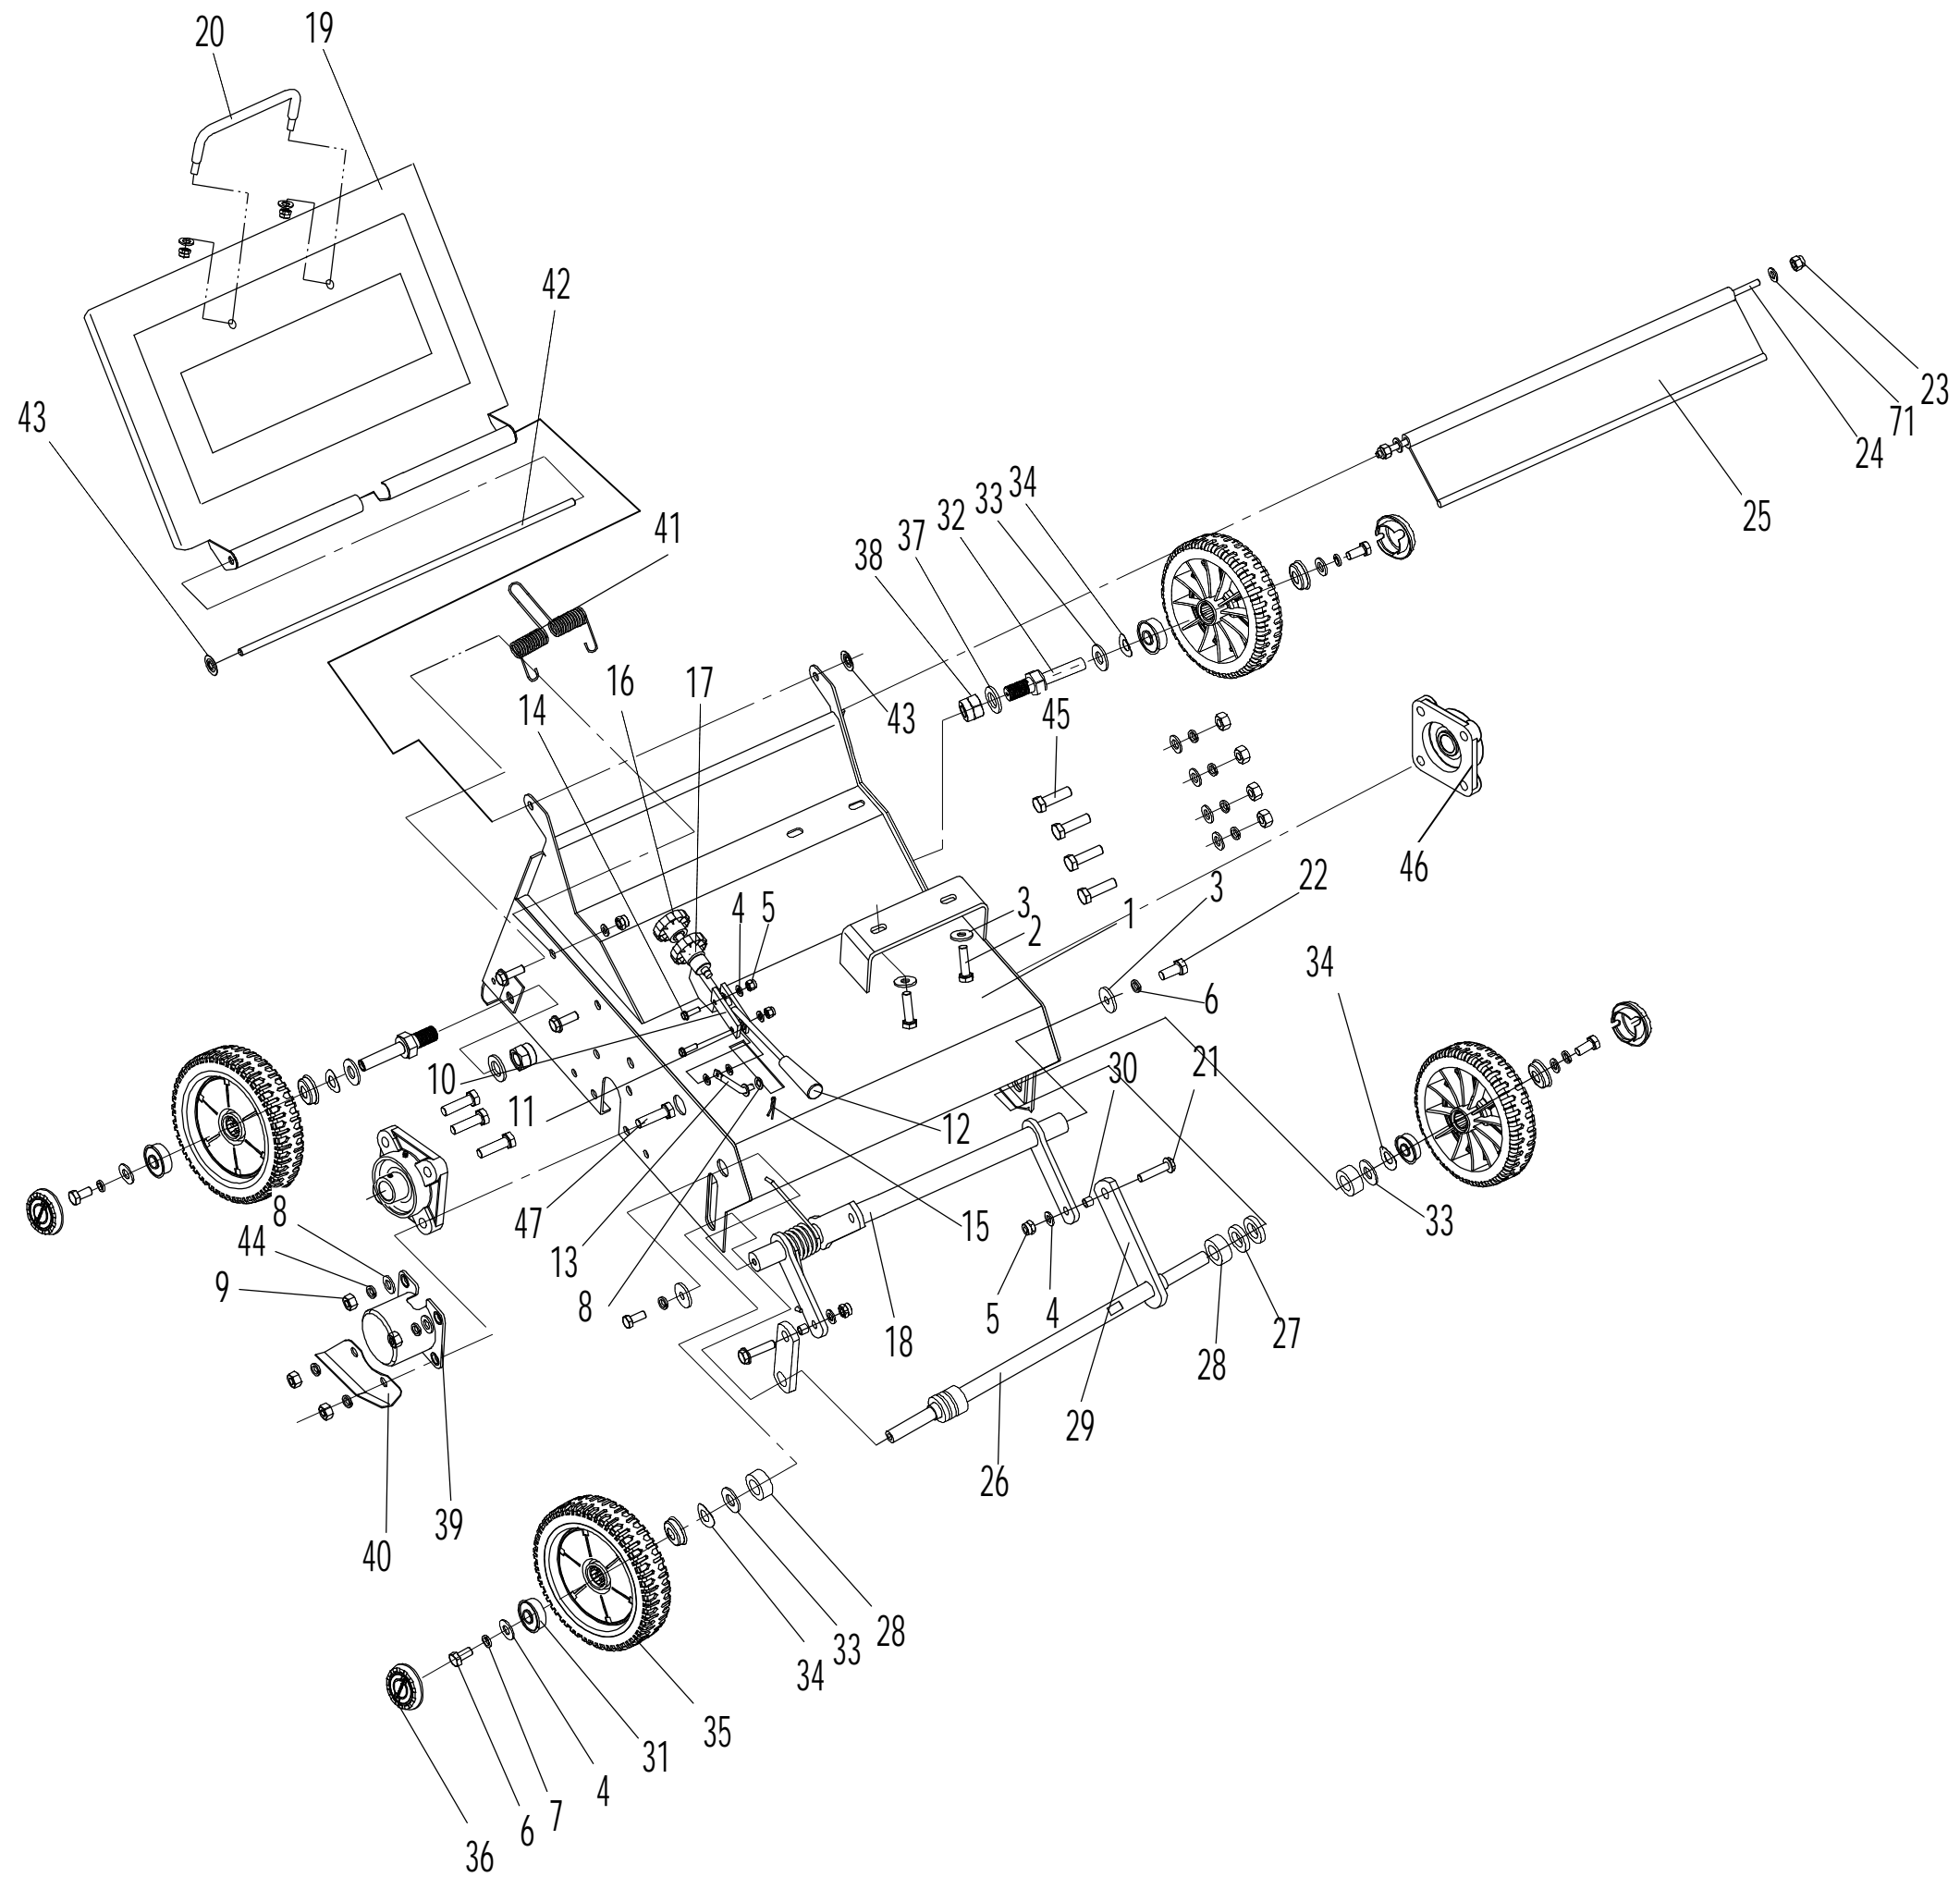

# 2 Deck assembly

<b>Part 2 - Main Body Spare parts</b>		
<b>No.</b>	<b>ID Zboží</b>	<b>Název</b>
1	40R0101000/49	Chassis
2	0101008045	Hex Bolt
3	0303008000	Big Washer
4	0301008000	Flat Washer
5	0207008000	Lock Nut
6	0102008016	Hex Flange Bolt
7	0401008000	Spring Washer
8	0301010000	Flat Washer - M10
9	0201010000	Nut - M10
10	40R0131010/49	Adjustment Lever
11	48R0308010	Nylon Spacer
12	46R0137010	Adjustment Lever Sleeve
13	40R0119050/49	Adjustment Lever Hook
14	0102008035	Flange Bolt
15	5320333010	Check Ring
16	46R0138010	Plastic Grip
17	40R0906000	Plastic Grip
18	40R0119000/49	Lever Axle
19	40R0114010/22	Rear Cover
20	4810108002/22	Rear Cover Handle
21	0102008025	Flange Bolt
22	0101008020	Hex Bolt
23	0202006000	Lock Nut
24	5340116010/02	Trailing Flap Pivot
25	5330125010	Trailing Flap
26	40R0301010/02	Front Axle
27	48R0201030	Spacer
28	48R0201040	Spacer 1
29	40R0204020/49	Conncting Rod
30	48R0205010/02	Conncting Rod Partition
31	5310213010	Bearing
32	40R0208020/01	Rear Axle
33	5310210010/02	Axle Washer
34	5310211010/04	Spacer
35	5310212010/40	Wheel
36	5310214010	Wheel Cap
37	0301012000	Flat Washer
38	0202012000	Lock Nut
39	48R0312010	Axle Head Sheath
40	48R0105020/49	Chassis Protection Plate
41	40R0115010	Rear Cover Spring
42	40R0116010/02	Rear Cover Axle
43	4510114030	Fix Cap
44	0401010000	Spring Washer
45	0101010025	Bolt

# 5 Pulley system

<b>Part 5 - Pulley System parts list</b>		
<b>No.</b>	<b>ID Zboží</b>	<b>Název</b>
1	0303008000	Big washer
2	0301008000	Flat washer
3	0302008000	Big washer
4	40R0118020/49	Engine Plate
5	0202008000	Nut
6	0401008000	Spring Washer
7	40R0109013	Bolt
8	40R0117010/02	Shield Partition
9	40R0117012/02	Shield Partition
10	40R0119111/02	Engine Pully Partition
11	40R0133010/04	Engine Pulley
12	0101008095	Bolt - M8*95
13	5340113020	Bolt
14	40R0136001/49	Belt Shield
15	0207008000	Lock Nut
16	1101005038	Key
17	40R0134010/04	Big Pulley
18	40R0124010	Belt
19	1101006030	Key