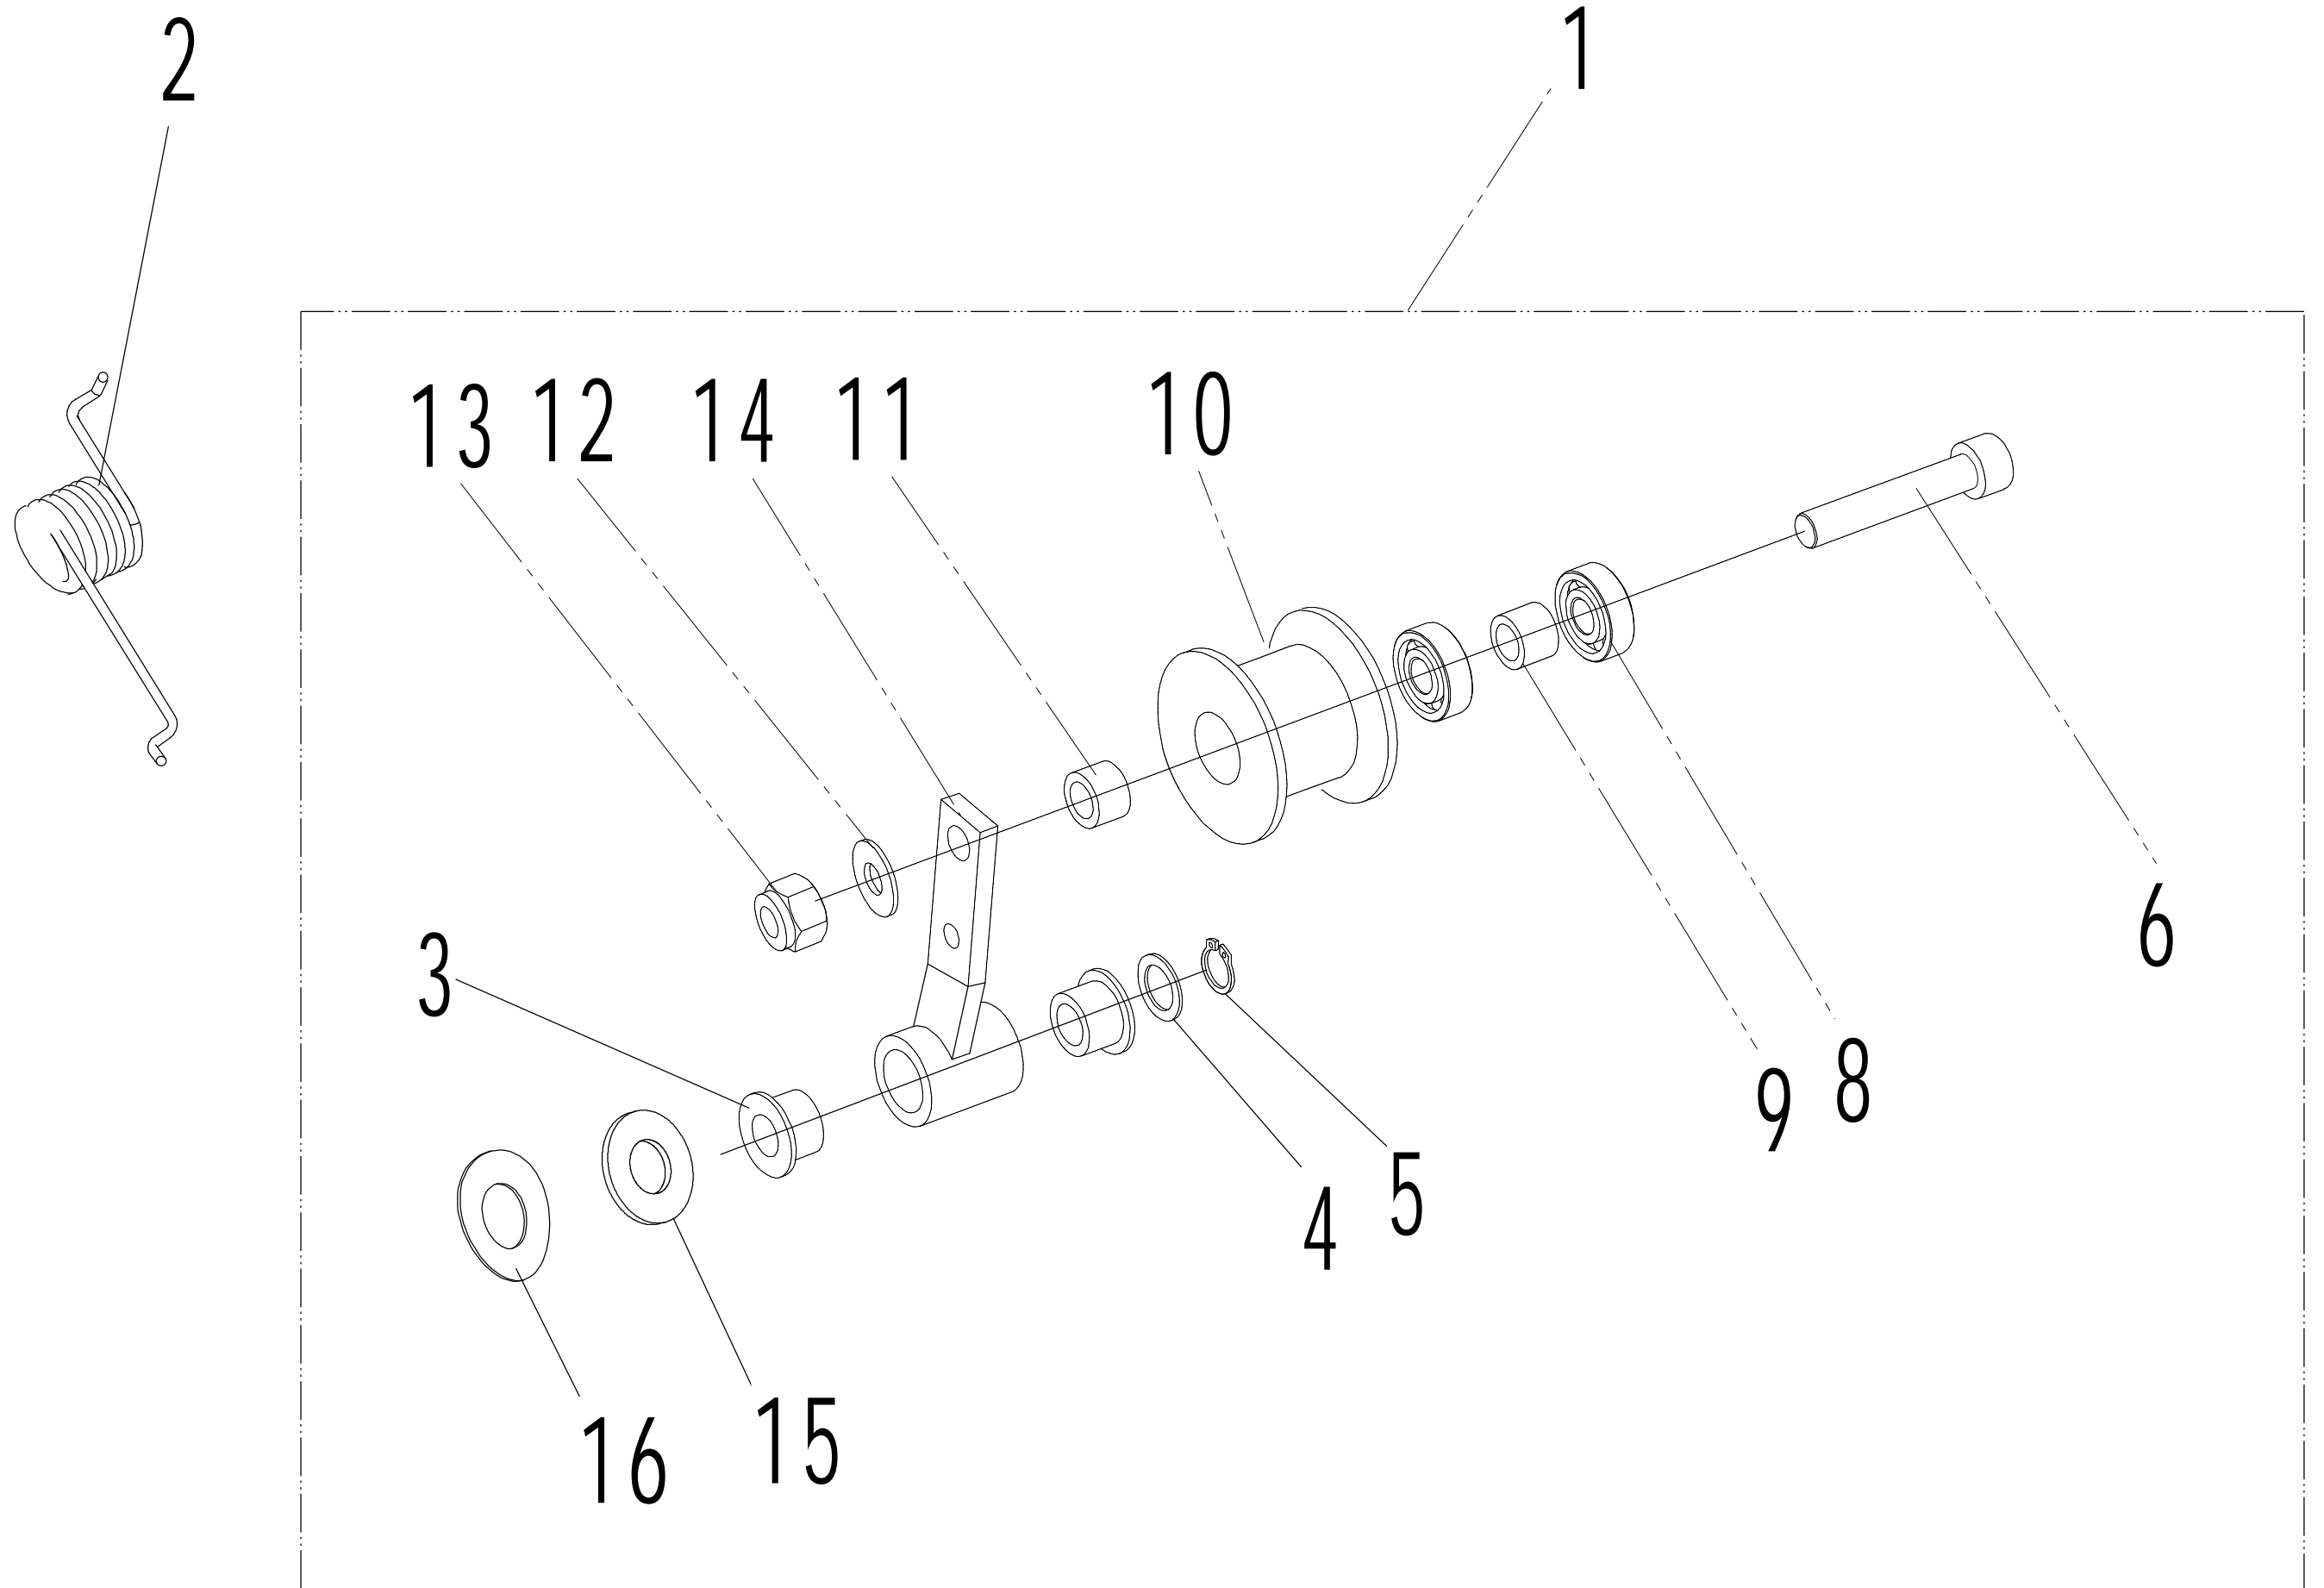

# 4 Handle and controls

**Part 4 - Handle and controls parts list**

No.	ID Zboží	Název
1	40R0501013	Upper Handle Limit Plate Partition
2	40R0501012	Upper Handle Limit Plate
3	0102006035	M6x35
4	YJQD/40R	Switch
5	0108006030	Screw
6	0202006000	Nut
7	40E0109000	Cable Pressing Bracket
8	40R0501011/22	Upper Handle
9	0101006030	Bolt
10	0301006000	Flat Washer
11	0401008000	Spring Washer
12	48R0404020/02	Cluth Cable Bracket
13	40R0502000/22	Clutch Lever Weldment
14	40R0502001/80	Handle Cover
15	48R0409030	Clutch Cable
16	48R0408010	Spring
17	5310510010/01	Screw
18	4510510010/01	Arc Washer
19	4820541010	Knob
20	0301010000	Flat Washer
21	0202010000	Lock Nut
22	40R0503010/22	Lower Handle
23	0102010025	Flange Bolt
24	48R0414010/02	Lower Cable Bracket
25	5310512010	Cable Ties
26	40R0501014	Upper Handle Limit Spring

# 5 Pulley system

<b>Part 5 - Pulley System parts list</b>		
<b>No.</b>	<b>ID Zboží</b>	<b>Název</b>
1	0303008000	Big washer
2	0301008000	Flat washer
3	0302008000	Big washer
4	40R0118020/49	Engine Plate
5	0202008000	Nut
6	0401008000	Spring Washer
7	40R0109013	Bolt
8	40R0117010/02	Shield Partition
9	40R0117012/02	Shield Partition
10	40R0119111/02	Engine Pully Partition
11	40R0133010/04	Engine Pulley
12	0101008095	Bolt - M8*95
13	5340113020	Bolt
14	40R0136001/49	Belt Shield
15	0207008000	Lock Nut
16	1101005038	Key
17	40R0134010/04	Big Pulley
18	40R0124010	Belt
19	1101006030	Key

# 7 Tensional device

<b>Part 7 - Tension device parts list</b>		
<b>No.</b>	<b>ID Zboží</b>	<b>Název</b>
1		
2	40R0107023	Torsional Spring
3	48R0113010	Nylon Bush
4	0301012000	Flat Washer
5	1001012000	Check Ring
6	0103010050	Bolt
8	6000ZZ	Bearing
9	40R0135020/02	Bush
10	40R0135010/02	Tensional Pulley
11	40R0135030/02	Outside Partition
12	0301010000	Flat Washer
13	0202010000	Lock Nut
14	48R0111010/02	Tensional Arm
15	5310210010/02	Plain Washer - M12.7
16	5310211010/02	Spring Washer - M12.7