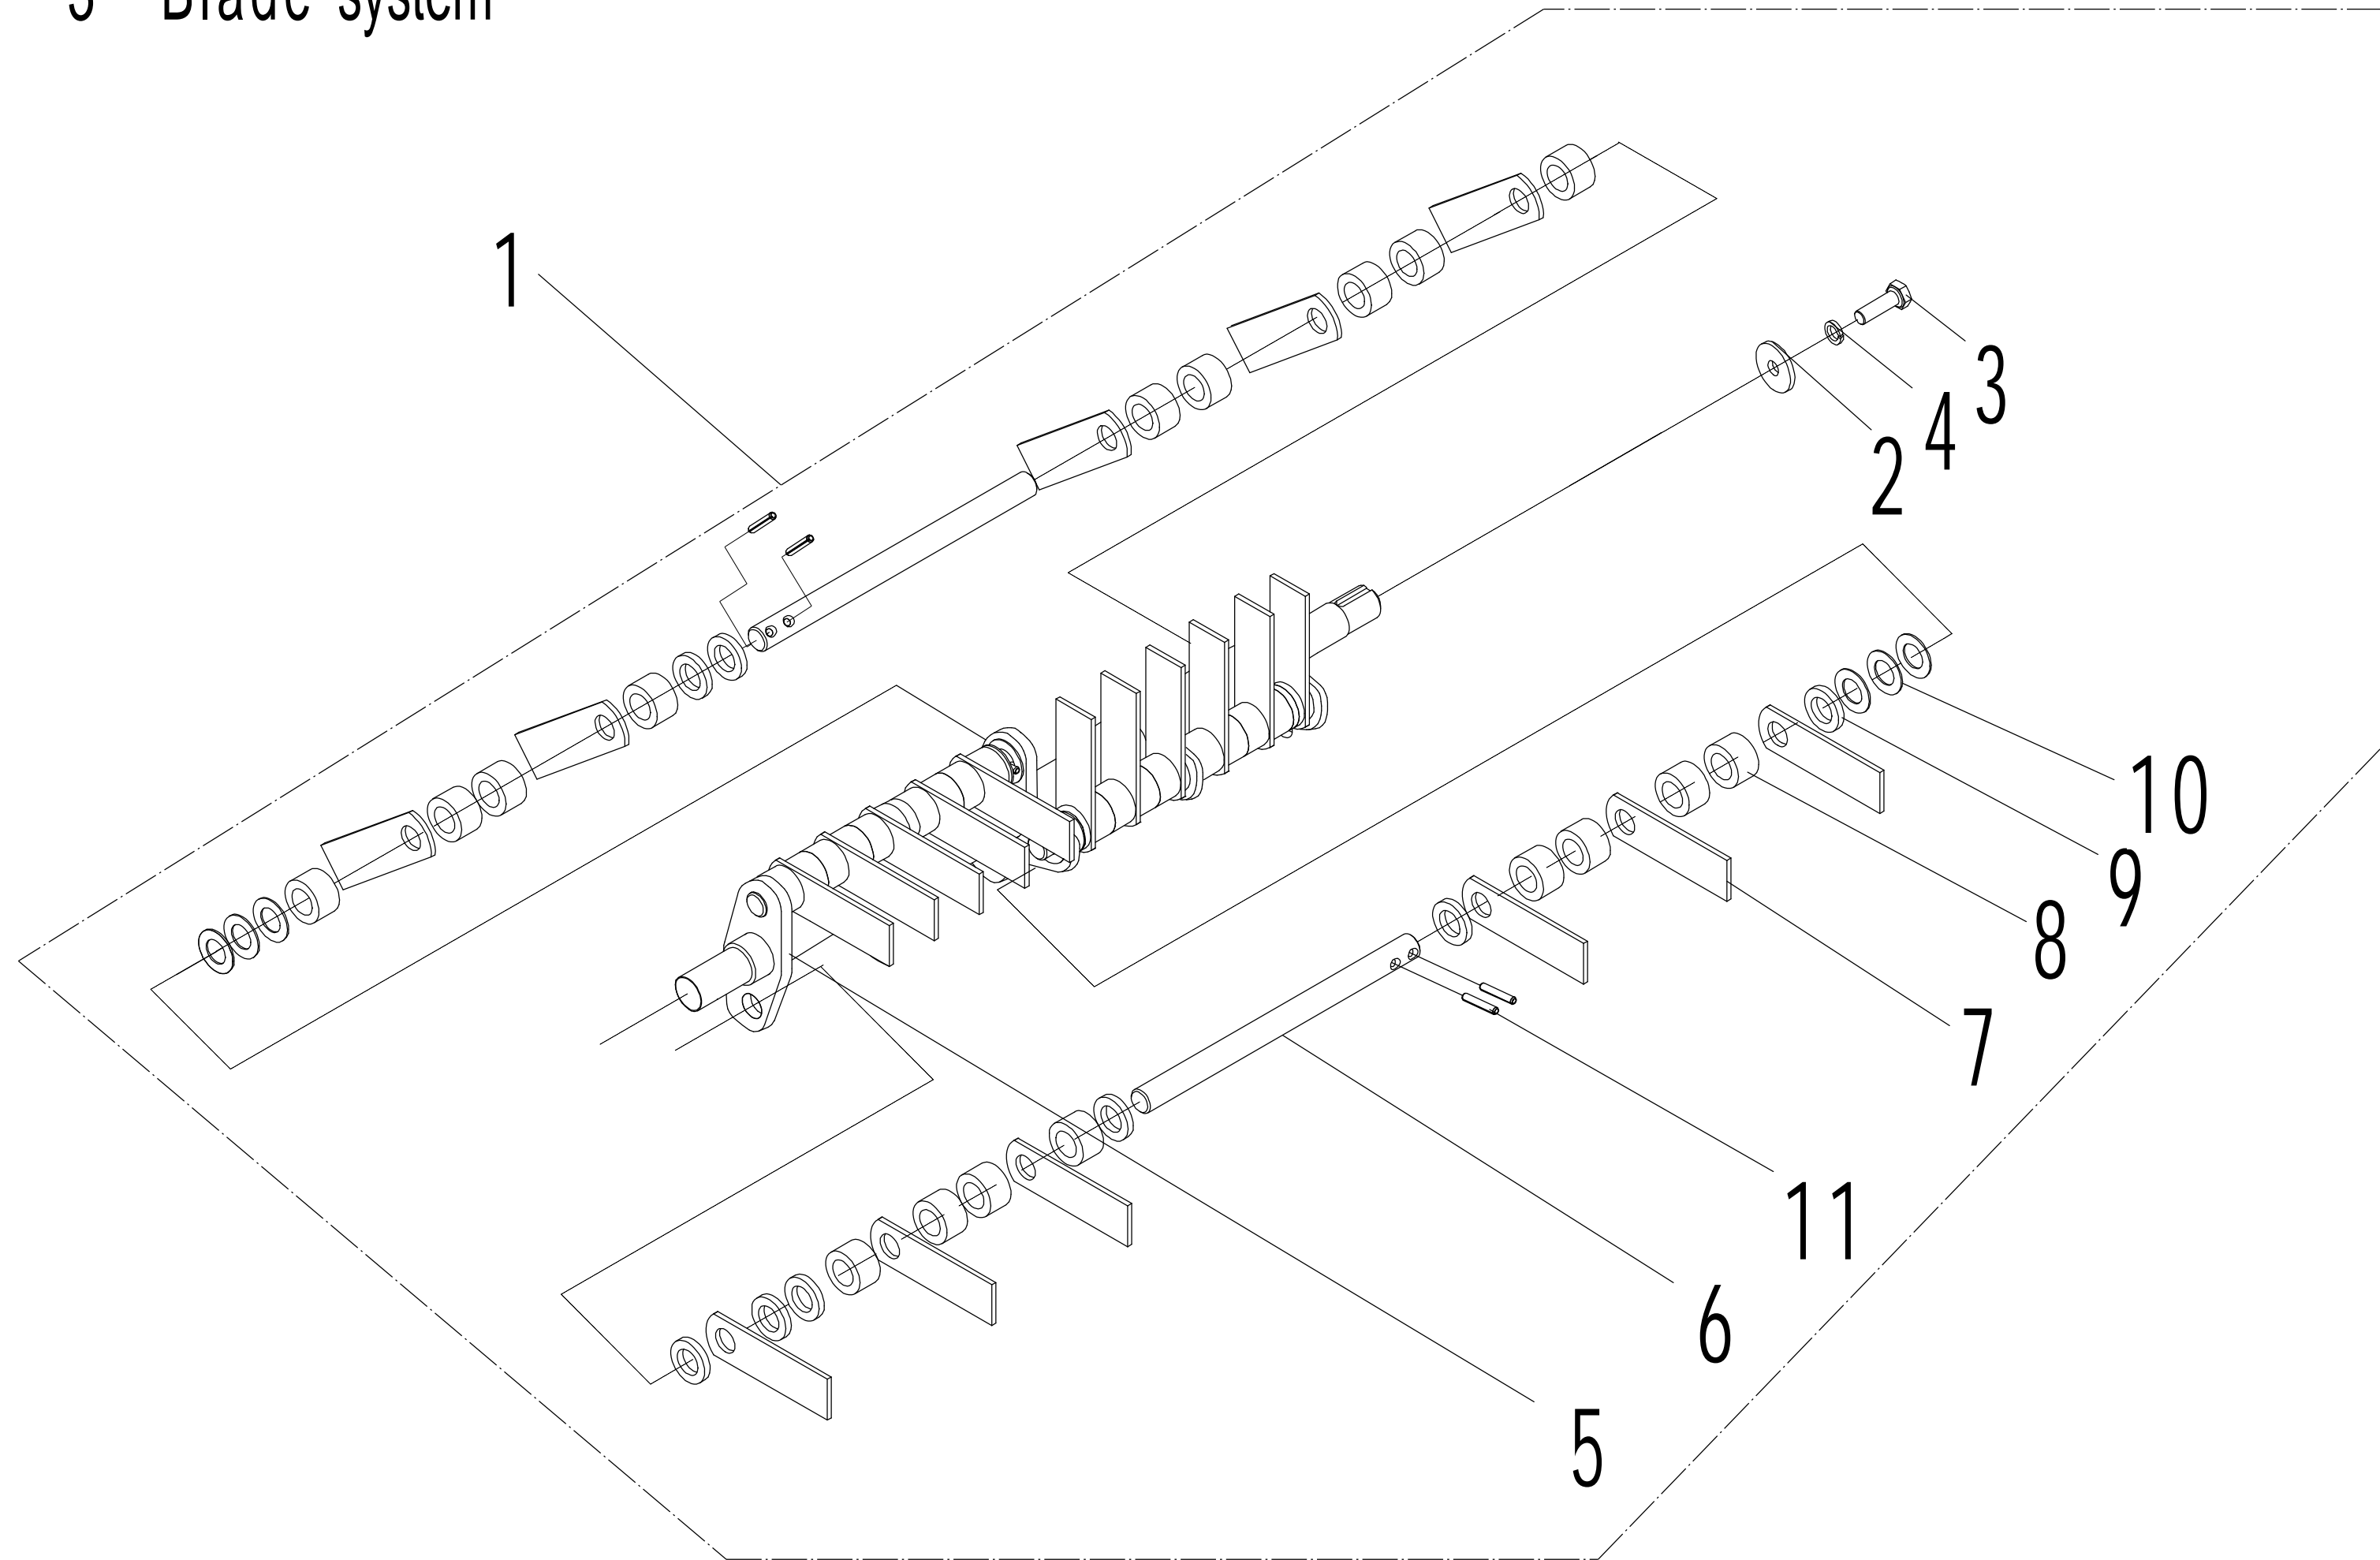

3 Blade system

Part 3 - Blade Component Spare parts		
No.	ID Zboží	Název
1	40R0305000	Swing Blade Assembly
2	0303008000	Big Washer
3	0102008016	Hex Flange Bolt
4	0401008000	Spring Washer
5	40R0305010/22	Rotor Weldment
6	40R0304010/04	Blade Pivot
7	46R0306010/04	Blade
8	48R0306010	Blade Spacer II
9	48R0307010	Blade Spacer I
10	48R0308010	Nylon Spacer
11	0701004025	Spring Pin