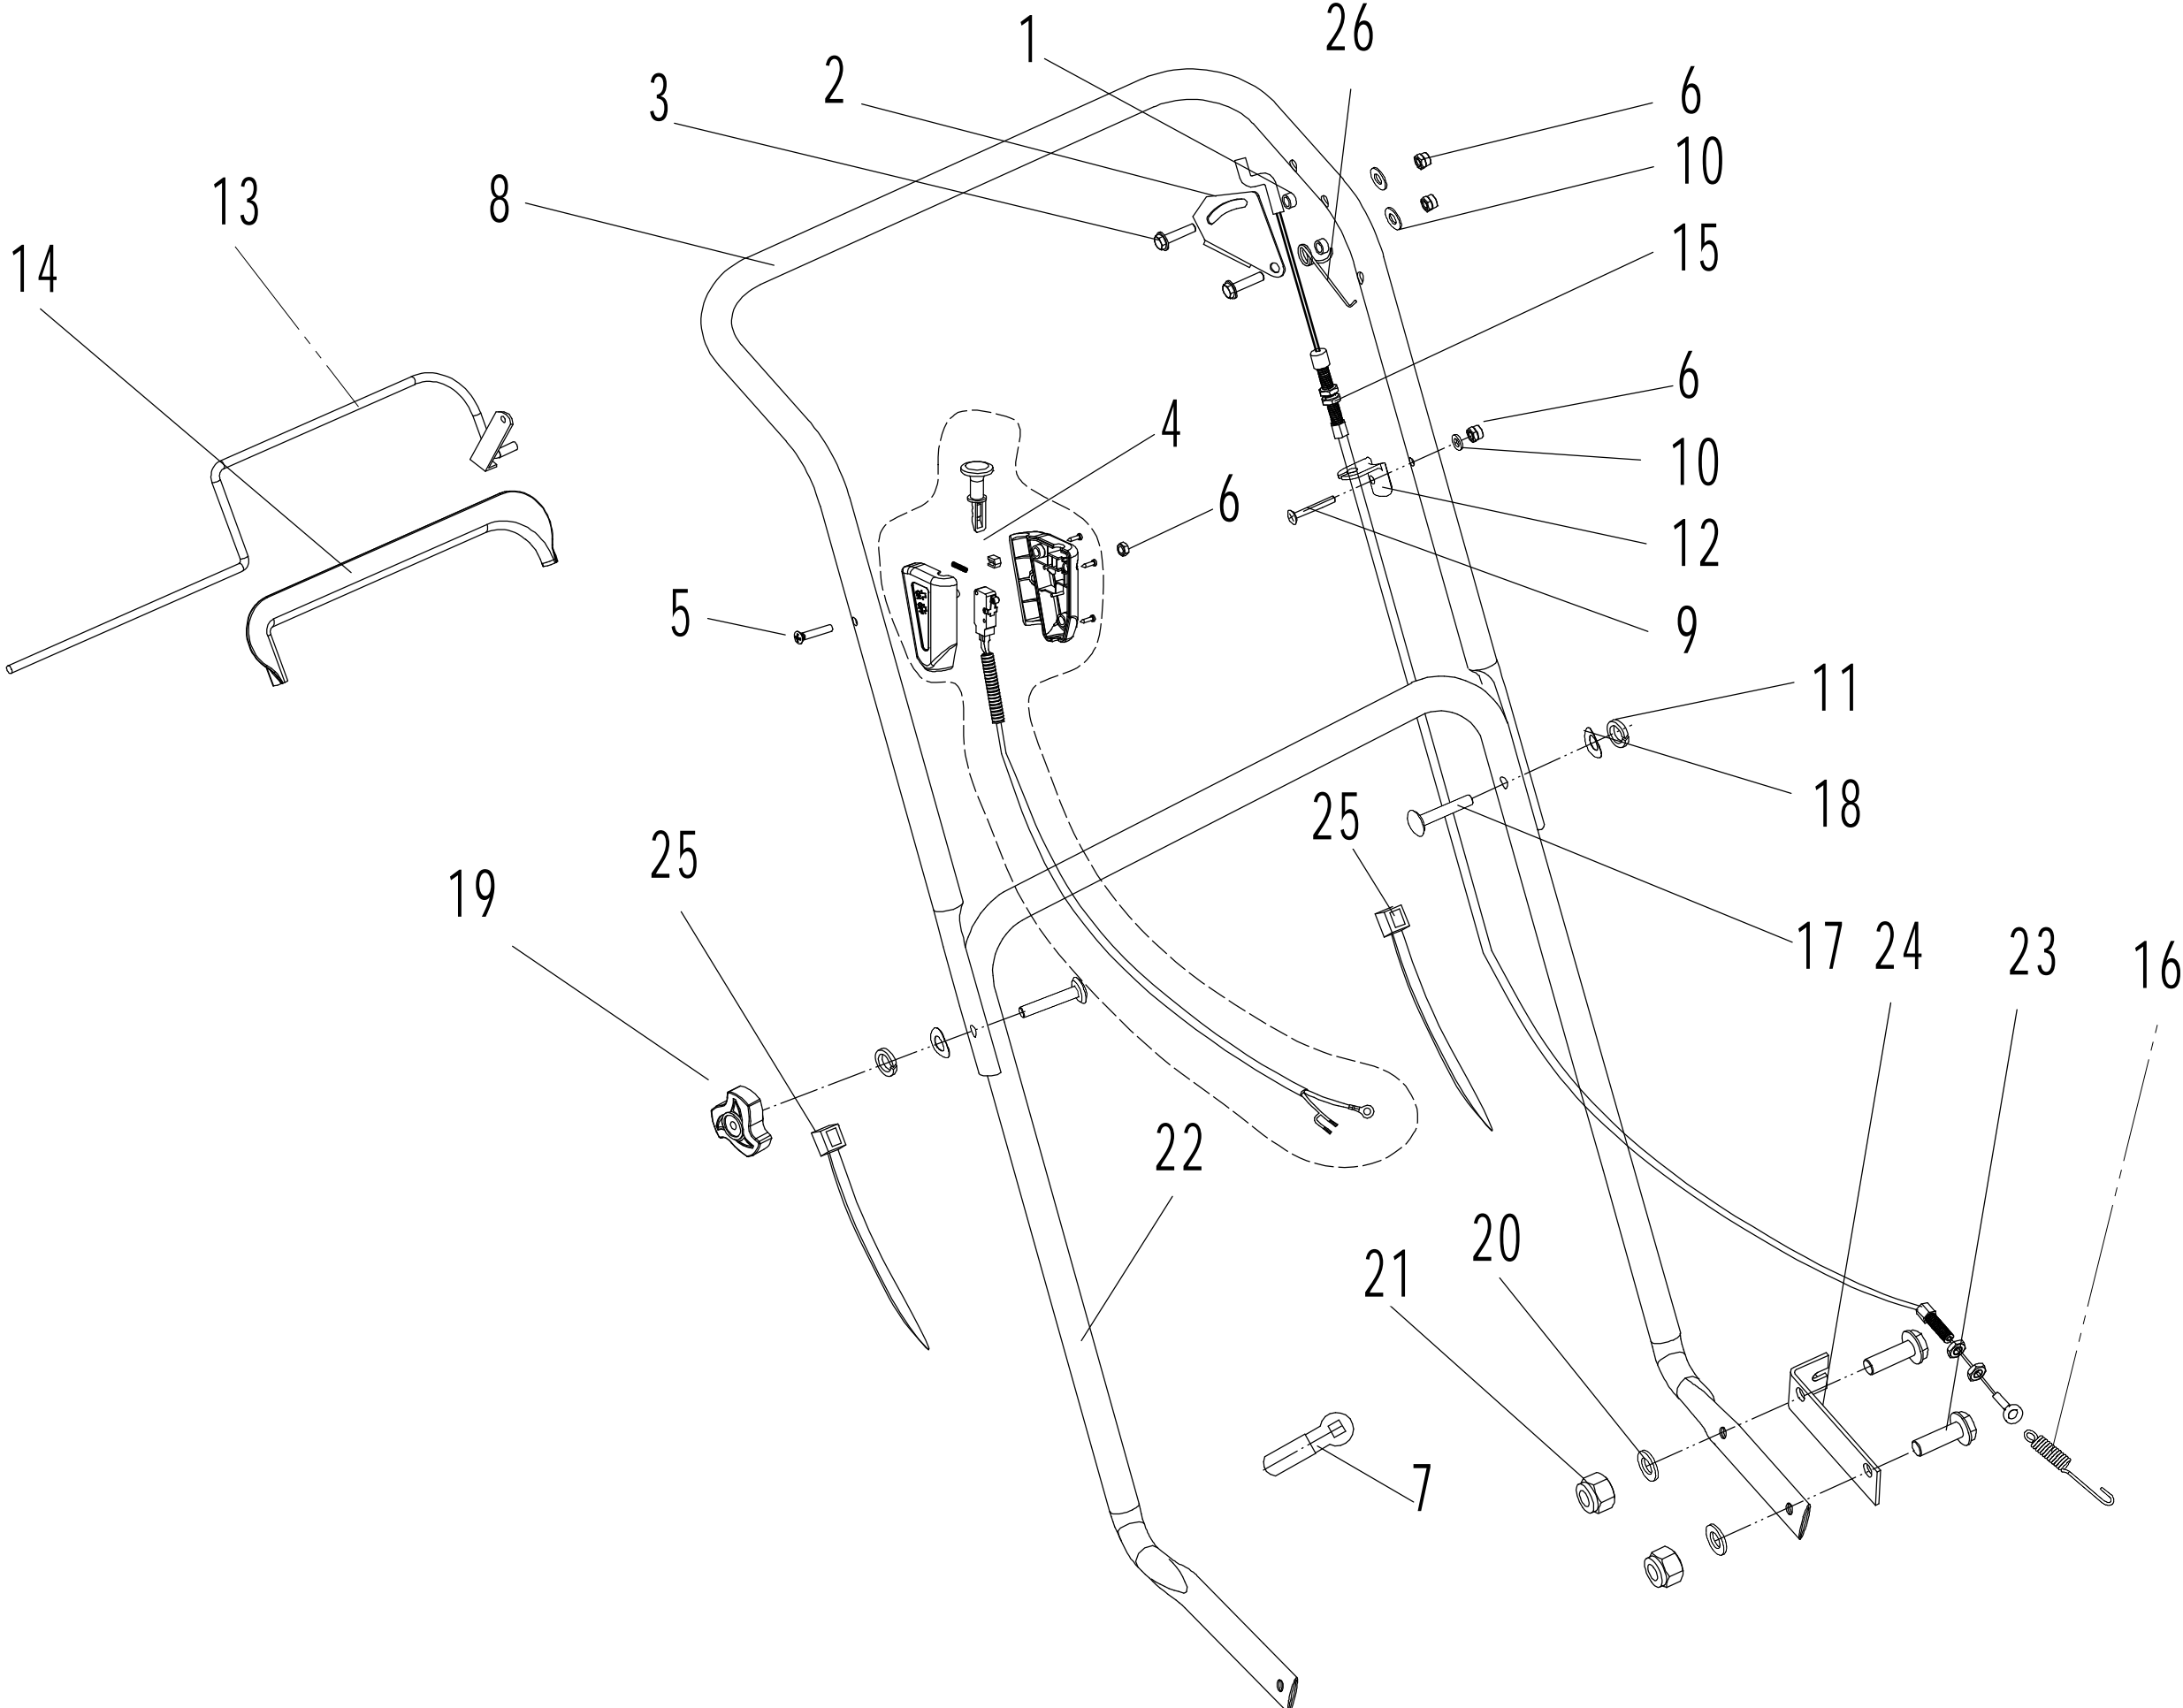

4 Handle and controls

Part 4 - Handle and controls parts list

No.	ID Zboží	Název
1	40R0501013	Upper Handle Limit Plate Partition
2	40R0501012	Upper Handle Limit Plate
3	0102006035	M6x35
4	YJQD/40R	Switch
5	0108006030	Screw
6	0202006000	Nut
7	40E0109000	Cable Pressing Bracket
8	40R0501011/22	Upper Handle
9	0101006030	Bolt
10	0301006000	Flat Washer
11	0401008000	Spring Washer
12	48R0404020/02	Cluth Cable Bracket
13	40R0502000/22	Clutch Lever Weldment
14	40R0502001/80	Handle Cover
15	48R0409030	Clutch Cable
16	48R0408010	Spring
17	5310510010/01	Screw
18	4510510010/01	Arc Washer
19	4820541010	Knob
20	0301010000	Flat Washer
21	0202010000	Lock Nut
22	40R0503010/22	Lower Handle
23	0102010025	Flange Bolt
24	48R0414010/02	Lower Cable Bracket
25	5310512010	Cable Ties
26	40R0501014	Upper Handle Limit Spring