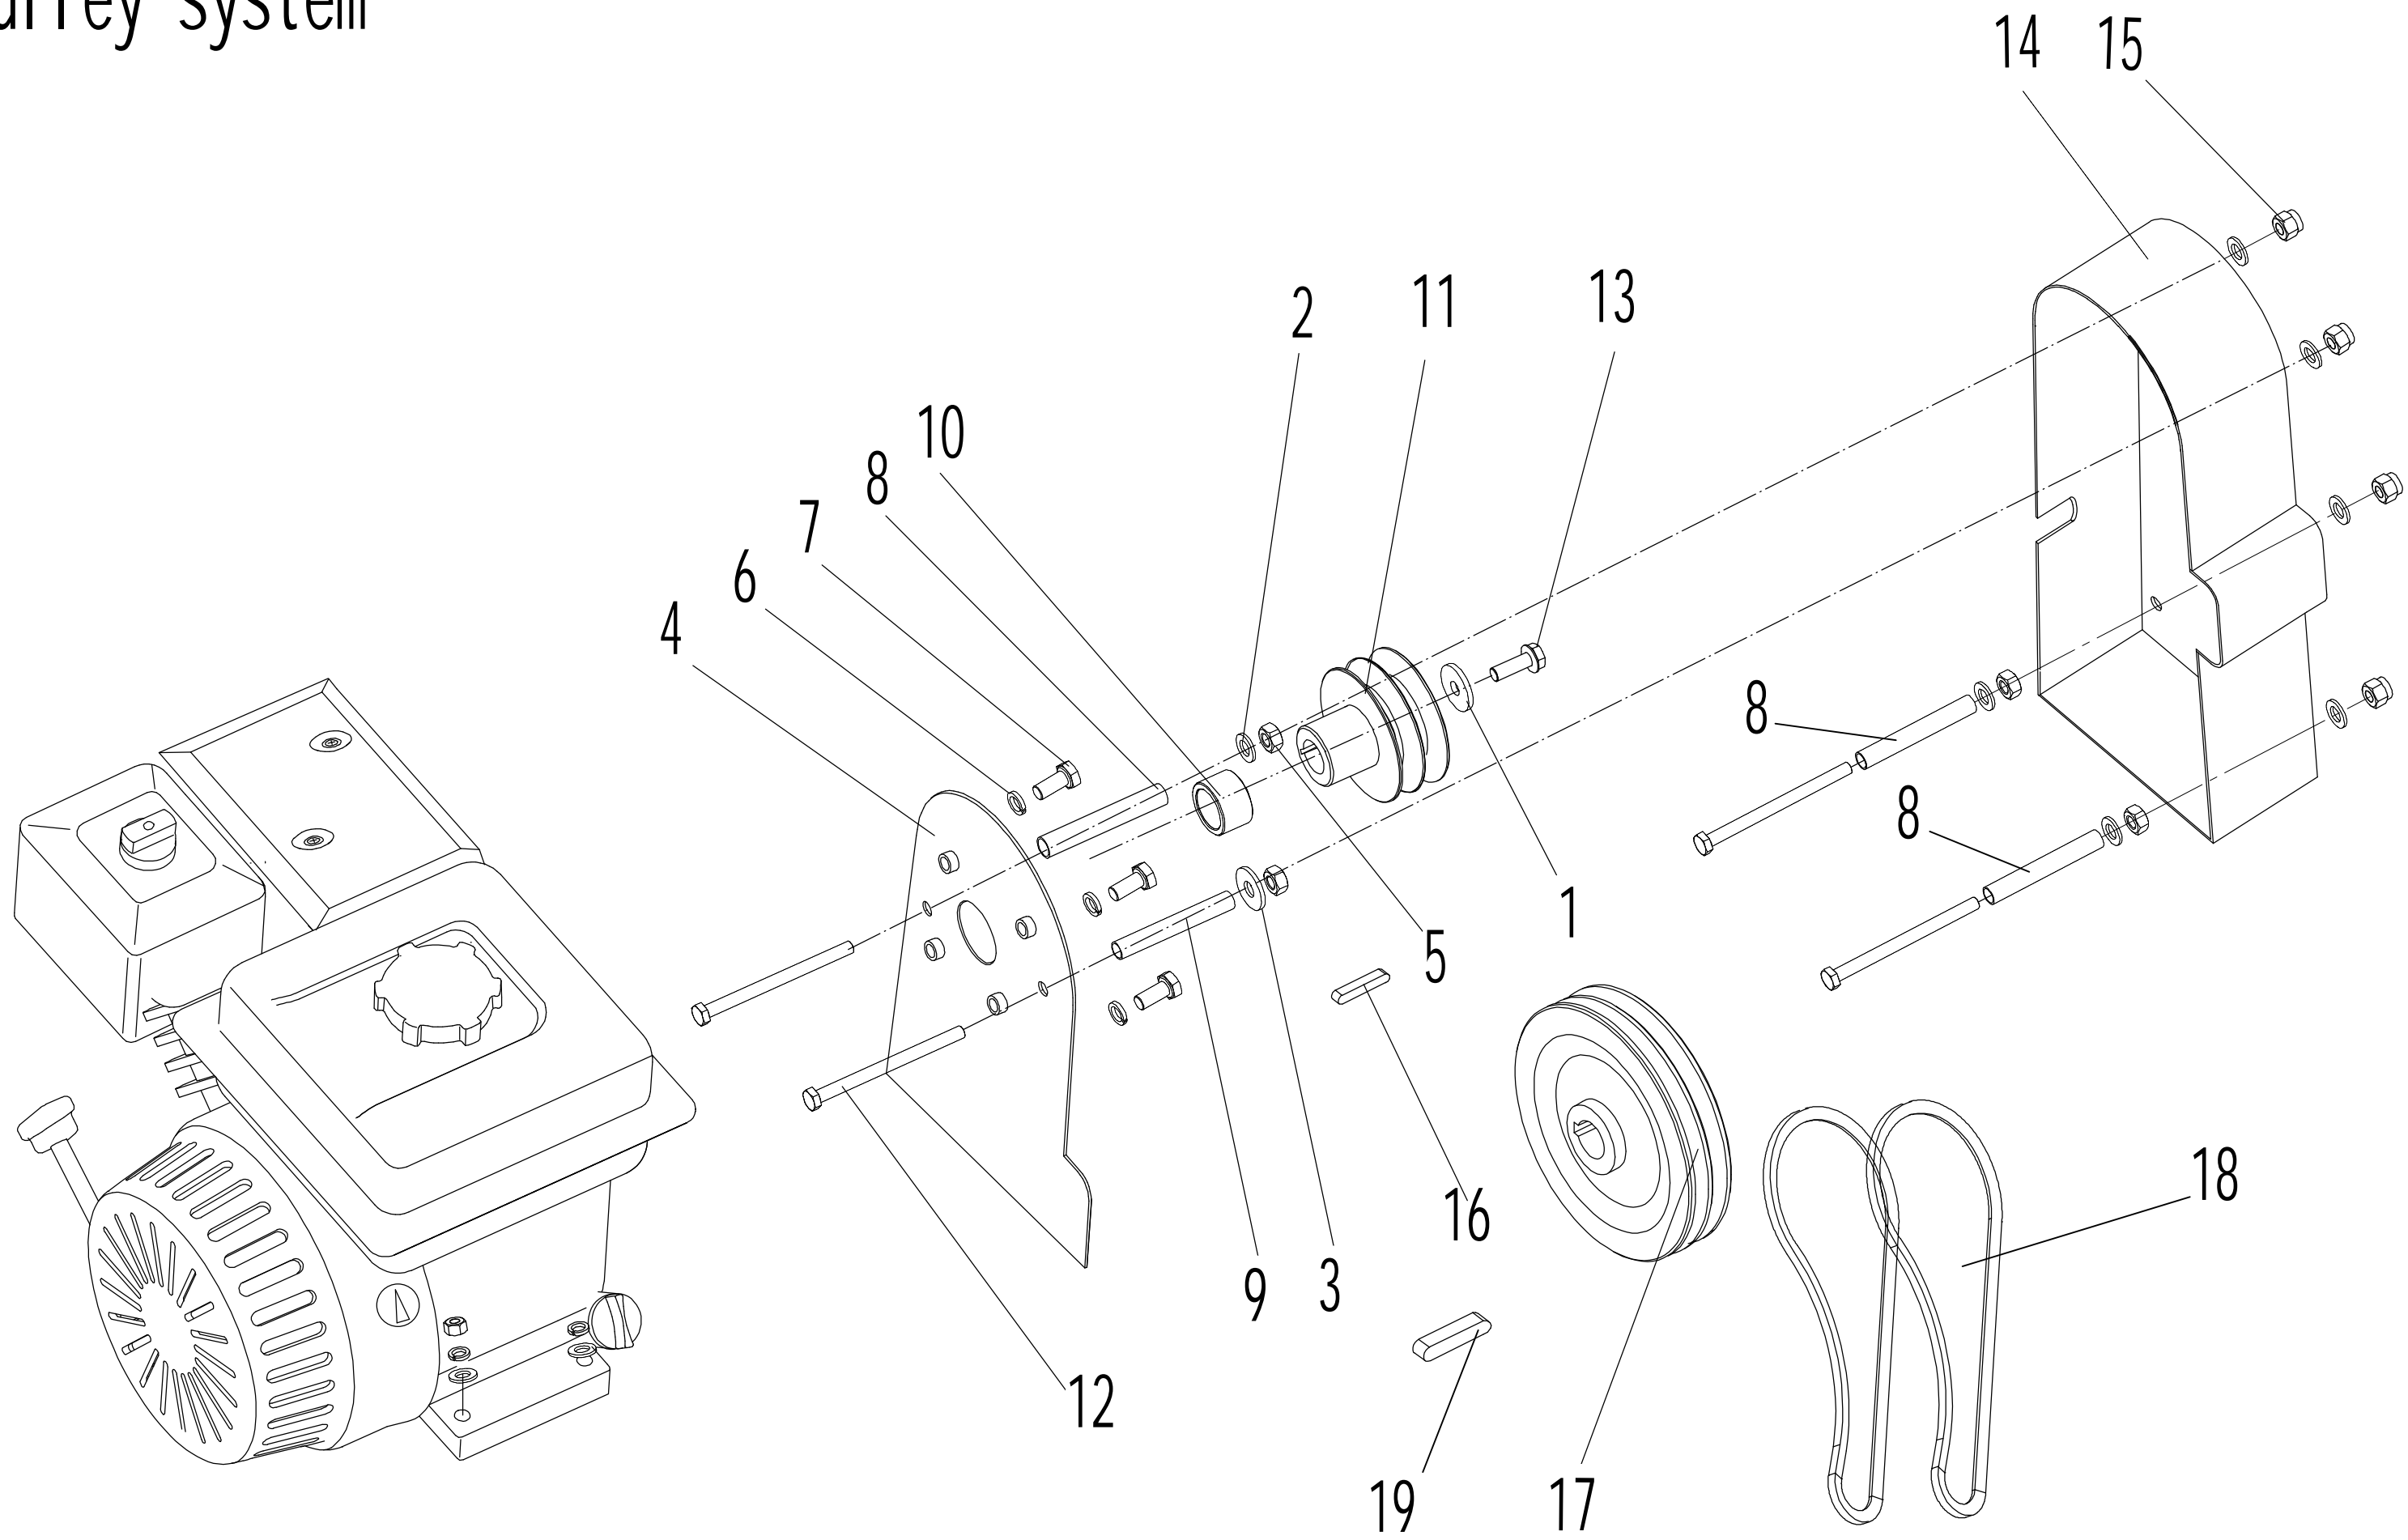

### 3 Blade system

<b>Part 3 - Blade Component Spare parts</b>		
<b>No.</b>	<b>ID Zboží</b>	<b>Název</b>
1	40R0305000	Swing Blade Assembly
2	0303008000	Big Washer
3	0102008016	Hex Flange Bolt
4	0401008000	Spring Washer
5	40R0305010/22	Rotor Weldment
6	40R0304010/04	Blade Pivot
7	46R0306010/04	Blade
8	48R0306010	Blade Spacer II
9	48R0307010	Blade Spacer I
10	48R0308010	Nylon Spacer
11	0701004025	Spring Pin

# 4 Handle and controls

**Part 4 - Handle and controls parts list**

No.	ID Zboží	Název
1	40R0501013	Upper Handle Limit Plate Partition
2	40R0501012	Upper Handle Limit Plate
3	0102006035	M6x35
4	YJQD/40R	Switch
5	0108006030	Screw
6	0202006000	Nut
7	40E0109000	Cable Pressing Bracket
8	40R0501011/22	Upper Handle
9	0101006030	Bolt
10	0301006000	Flat Washer
11	0401008000	Spring Washer
12	48R0404020/02	Cluth Cable Bracket
13	40R0502000/22	Clutch Lever Weldment
14	40R0502001/80	Handle Cover
15	48R0409030	Clutch Cable
16	48R0408010	Spring
17	5310510010/01	Screw
18	4510510010/01	Arc Washer
19	4820541010	Knob
20	0301010000	Flat Washer
21	0202010000	Lock Nut
22	40R0503010/22	Lower Handle
23	0102010025	Flange Bolt
24	48R0414010/02	Lower Cable Bracket
25	5310512010	Cable Ties
26	40R0501014	Upper Handle Limit Spring

# 5 Pulley system

<b>Part 5 - Pulley System parts list</b>		
<b>No.</b>	<b>ID Zboží</b>	<b>Název</b>
1	0303008000	Big washer
2	0301008000	Flat washer
3	0302008000	Big washer
4	40R0118020/49	Engine Plate
5	0202008000	Nut
6	0401008000	Spring Washer
7	40R0109013	Bolt
8	40R0117010/02	Shield Partition
9	40R0117012/02	Shield Partition
10	40R0119111/02	Engine Pully Partition
11	40R0133010/04	Engine Pulley
12	0101008095	Bolt - M8*95
13	5340113020	Bolt
14	40R0136001/49	Belt Shield
15	0207008000	Lock Nut
16	1101005038	Key
17	40R0134010/04	Big Pulley
18	40R0124010	Belt
19	1101006030	Key