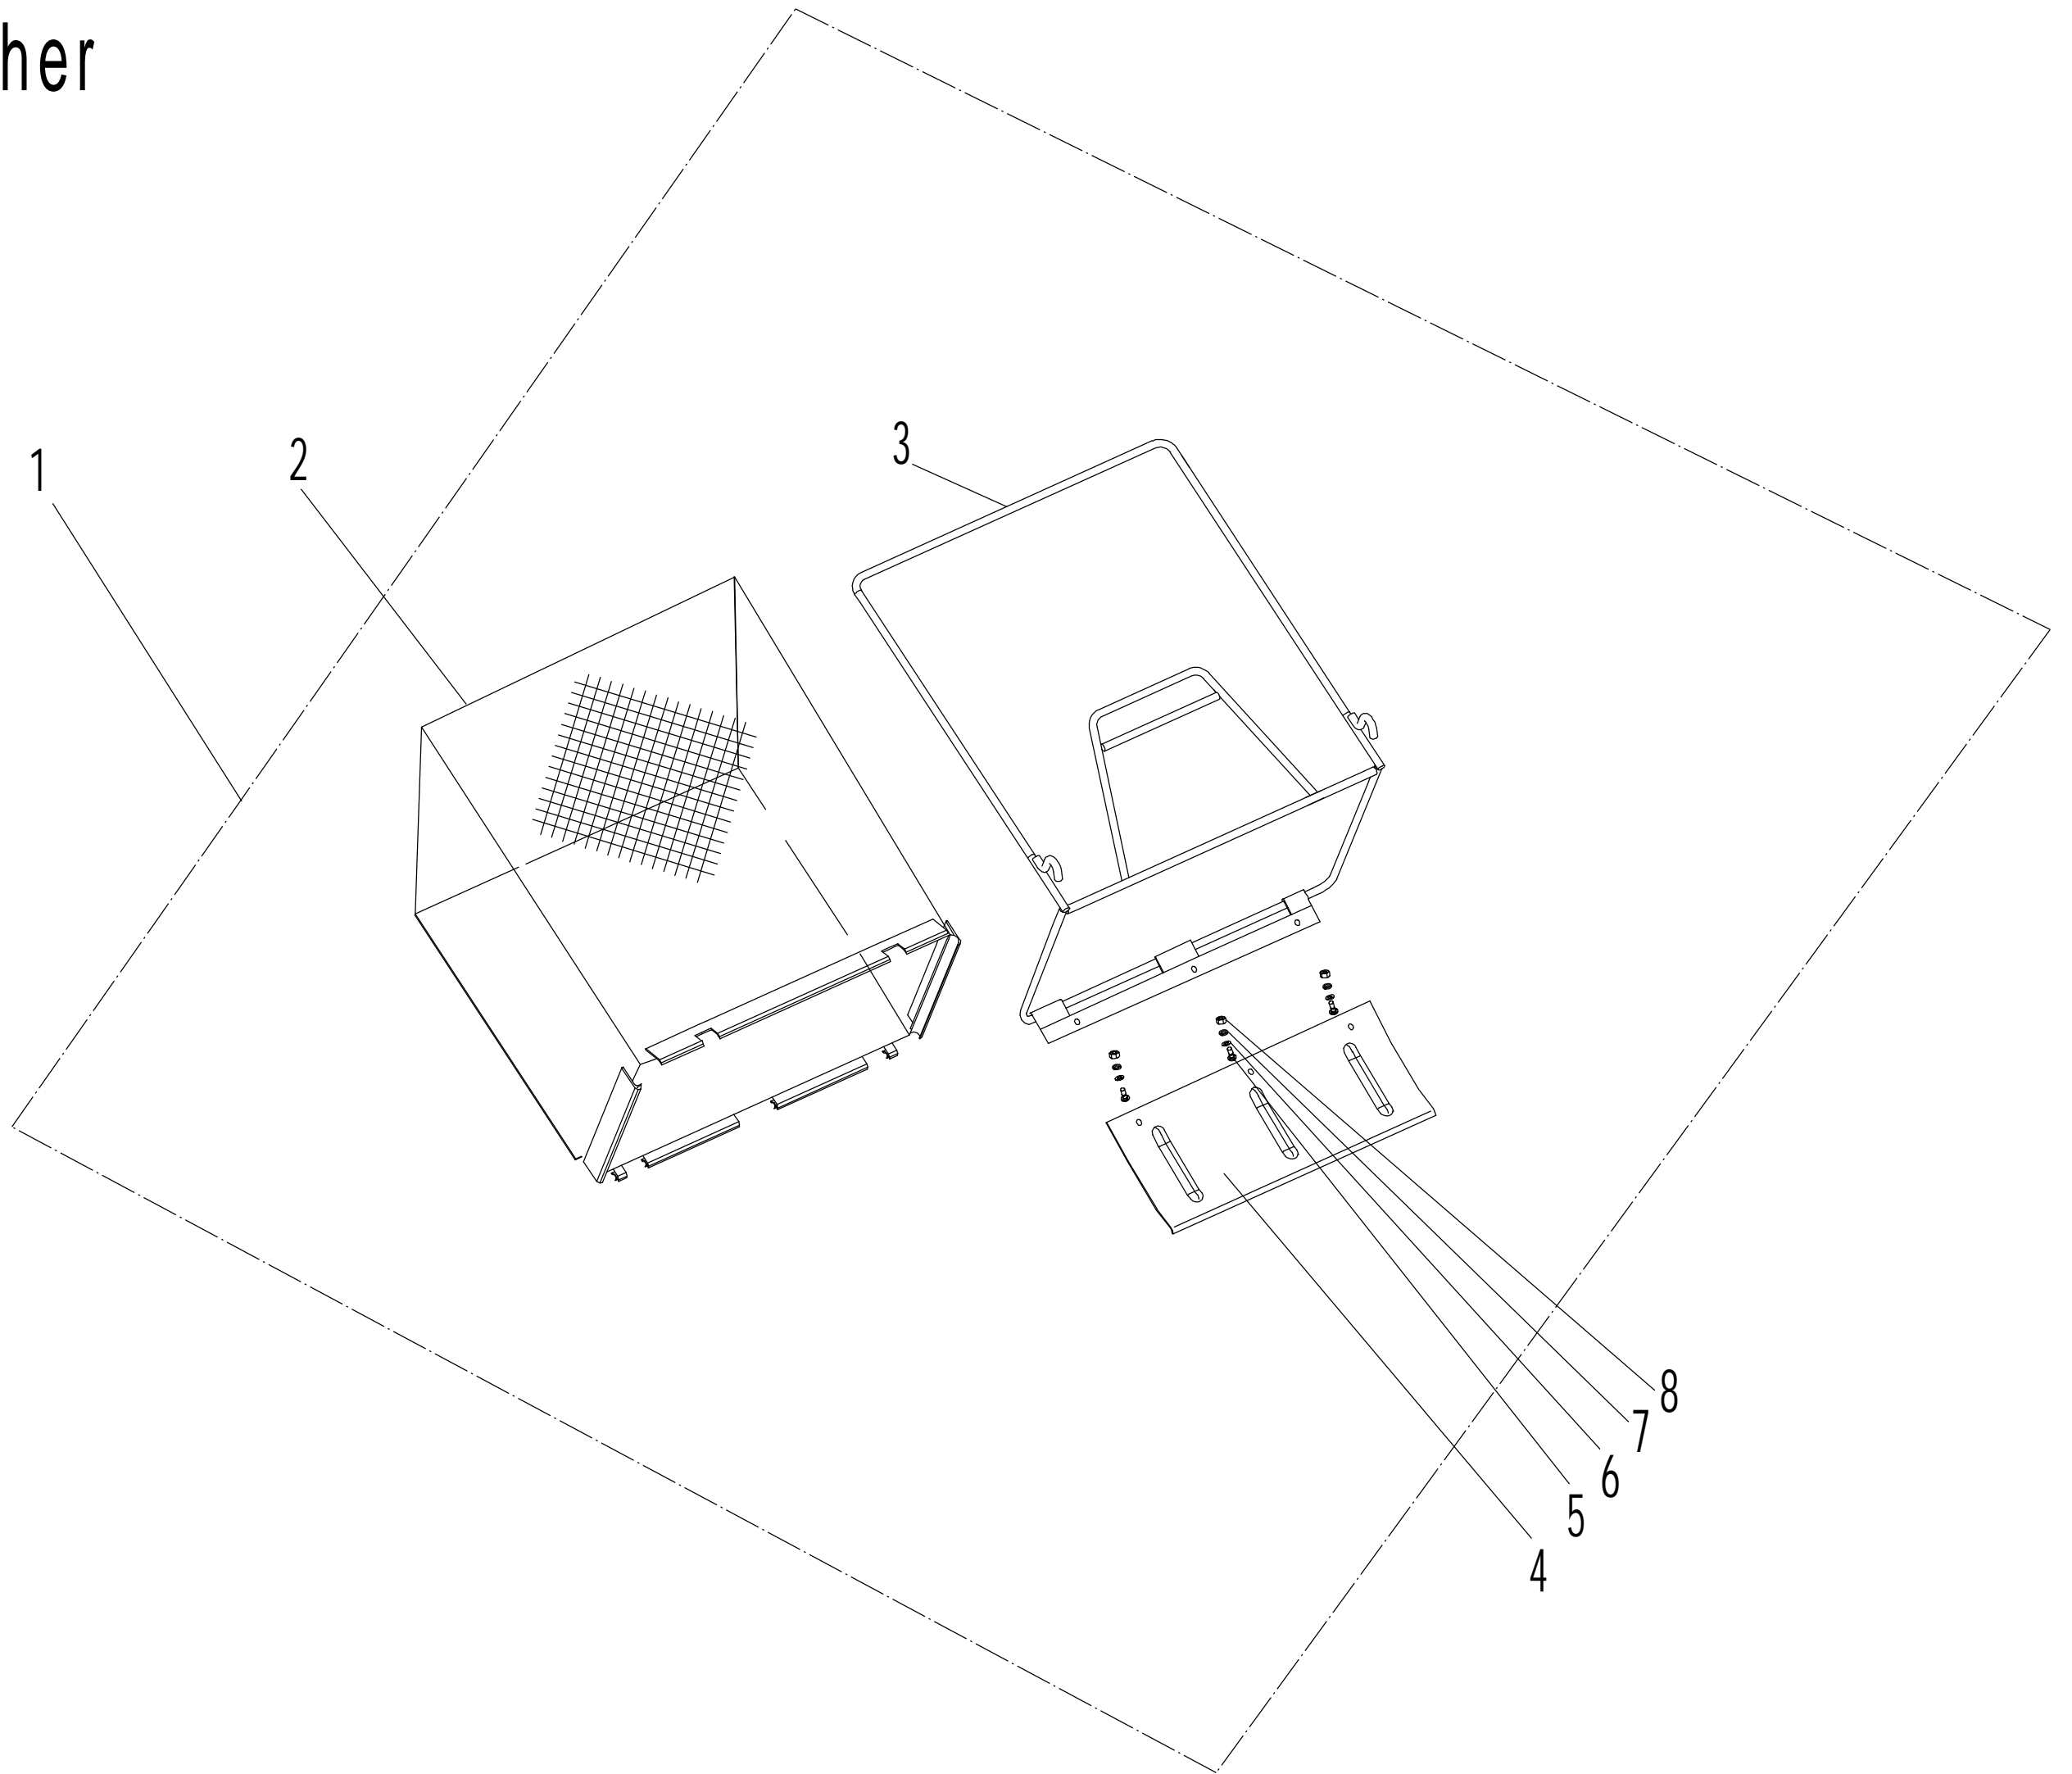

6 Grass catcher

Part 6 - Grass Catcher Spare parts		
No.	ID Zboží	Název
1	40R0601000	Grass Catcher Assembly
2	40R0603000	Grass Bag
3	40R0602000/22	Grass Catcher Frame
4	40R0602070	Grass Bag Deflector
5	0107006014	Square Neck Bolt - M6x14
6	0301006000	Flat Washer - 6
7	0401006000	Spring Washer - 6
8	0101006012	Hex Bolt - M6x12